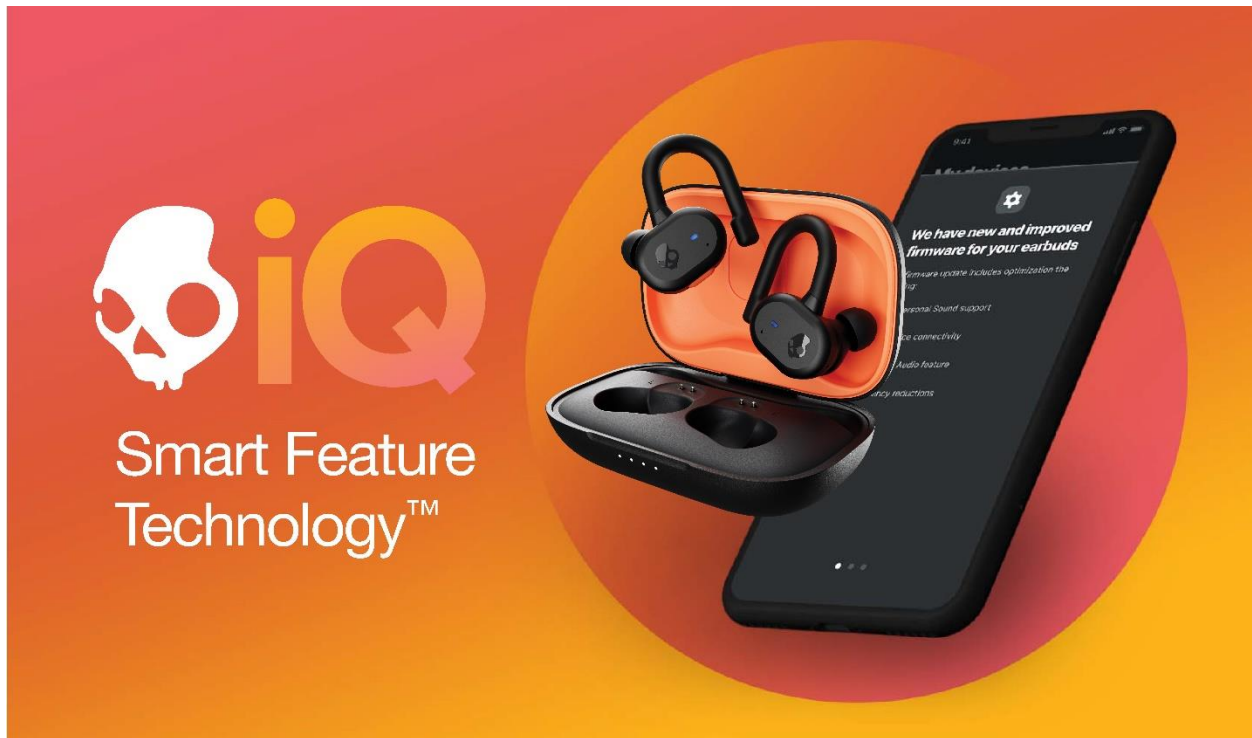

SKULLCANDY UNVEILS SKULL-iQ SMART FEATURE TECHNOLOGY TO ENABLE HANDS-FREE AUDIO VIA SIMPLE VOICE COMMANDS

Easy-to-Use, Voice-Driven Technology Platform Debuts with Push Active & Grind True Wireless Earbuds, Unlocking A Range of Hands-Free Audio Experiences.

Skullcandy, announced today its all-new, voice-driven platform, **Skull-iQ Smart Feature Technology™**. Providing users with the ability to go completely hands-free, **Skull-iQ** debuts on **Push Active and Grind True Wireless Earbuds** which get smarter over time with over-the-air updates via the Skullcandy App. The new collection is available now at [Skullcandy.in](https://www.skullcandy.in) and select retailers nationwide.

Intuitive voice commands are the standout feature of **Skull-iQ Smart Feature Technology**. Users can simply say, **"Hey Skullcandy"** to initiate seamless voice control. They can then give commands to play or pause content, accept or reject calls, turn on Stay-Aware Mode for enhanced safety and even launch Spotify. Through a partnership with the world's most popular audio streaming subscription service, Skullcandy is the first to provide voice-activated Spotify Tap™ access. A simple, **"Hey Skullcandy, Spotify"** voice command enables the most frictionless way to access music and podcasts, or users can press a button on their earbuds to activate. **Skull-iQ** also makes it easy to issue audio commands directly to a device's personal voice assistant without any additional setup. These game-changing convenience features are ideal for anyone seeking added flexibility, but especially important for active lifestyle users engaged in activities like snowboarding, mountain biking, skateboarding and more.