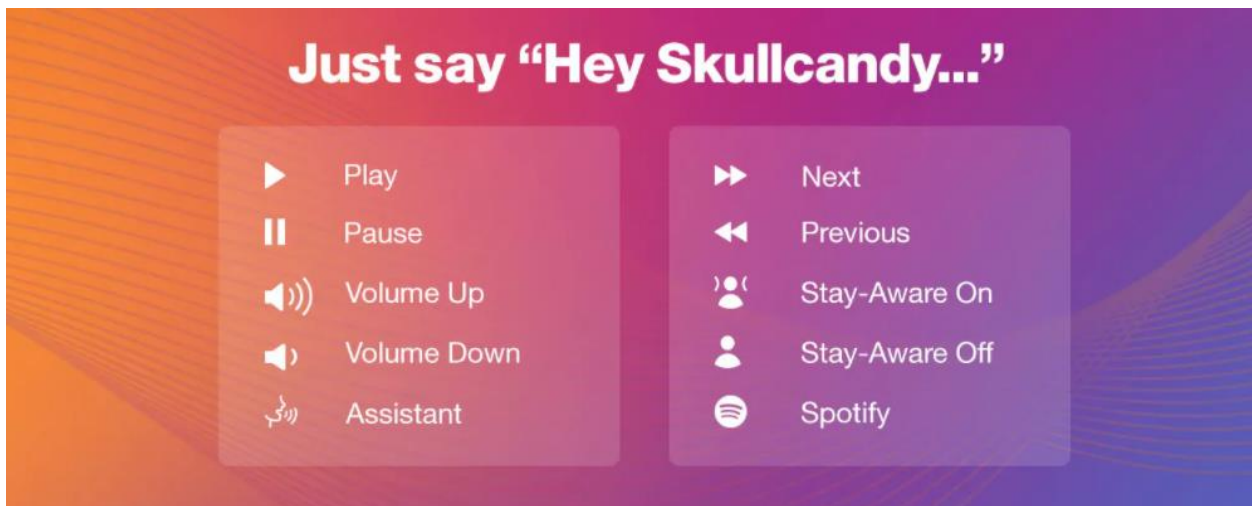

Additional details surrounding **Push Active and Grind True Wireless Earbuds** include:

- **Skull-iQ Smart Feature Technology** – Issue simple, hands-free voice commands to take calls, change tracks, adjust volume, turn on Stay-Aware Mode, activate device assistant, launch Spotify Tap, and more
- **Over-the-Air Updates** – Update earbuds via the Skullcandy App to add new features for enhanced functionality and added value
- **Premium Audio Quality** – Experience supreme sound thanks to expertly-tuned acoustic drivers, dual noise-reducing microphones for natural and clear call quality and a noise-isolating fit