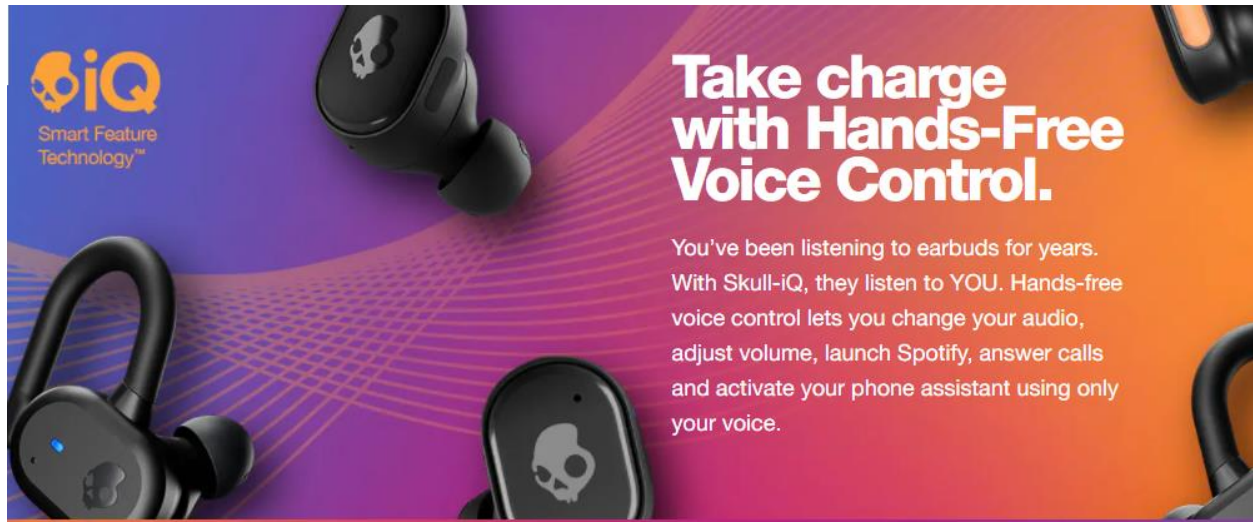

SKULLCANDY UNVEILS SKULL-iQ SMART FEATURE TECHNOLOGY TO ENABLE HANDS-FREE AUDIO VIA SIMPLE VOICE COMMANDS

Easy-to-Use, Voice-Driven Technology Platform Debuts with Push Active & Grind True Wireless Earbuds, Unlocking A Range of Hands-Free Audio Experiences.

Skullcandy, announced today its all-new, voice-driven platform, **Skull-iQ Smart Feature Technology™**. Providing users with the ability to go completely hands-free, **Skull-iQ** debuts on **Push Active and Grind True Wireless Earbuds** which get smarter over time with over-the-air updates via the Skullcandy App. The new collection is available now at [Skullcandy.in](https://www.skullcandy.in) and select retailers nationwide.

Intuitive voice commands are the standout feature of **Skull-iQ Smart Feature Technology**. Users can simply say, **"Hey Skullcandy"** to initiate seamless voice control. They can then give commands to play or pause content, accept or reject calls, turn on Stay-Aware Mode for enhanced safety and even launch Spotify. Through a partnership with the world's most popular audio streaming subscription service, Skullcandy is the first to provide voice-activated Spotify Tap™ access. A simple, **"Hey Skullcandy, Spotify"** voice command enables the most frictionless way to access music and podcasts, or users can press a button on their earbuds to activate. **Skull-iQ** also makes it easy to issue audio commands directly to a device's personal voice assistant without any additional setup. These game-changing convenience features are ideal for anyone seeking added flexibility, but especially important for active lifestyle users engaged in activities like snowboarding, mountain biking, skateboarding and more.