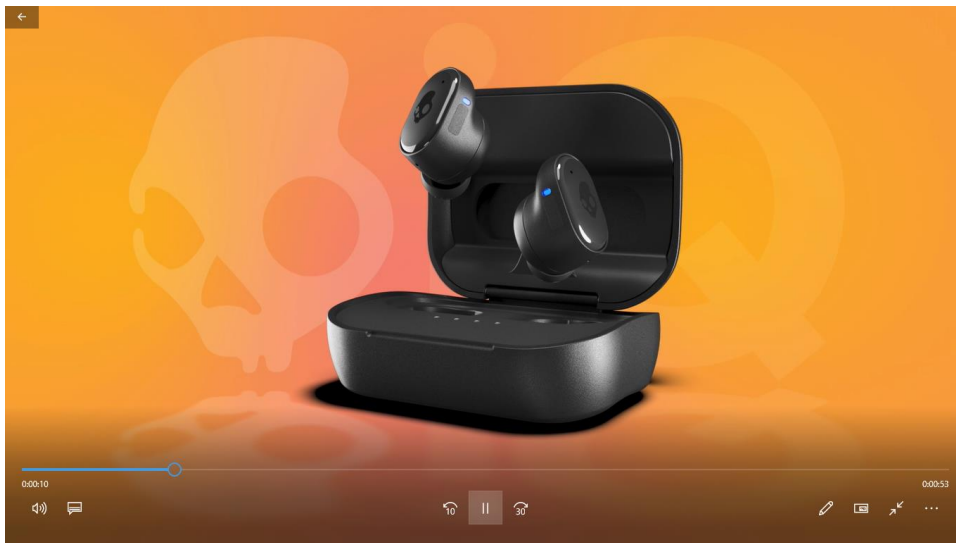

Video 2 Link: <https://youtu.be/DPE6eM3d96Y>

For more information on **Skull-iQ Smart Feature Technology** as well as **Push Active and Grind True Wireless Earbuds**, visit www.skullcandy.in